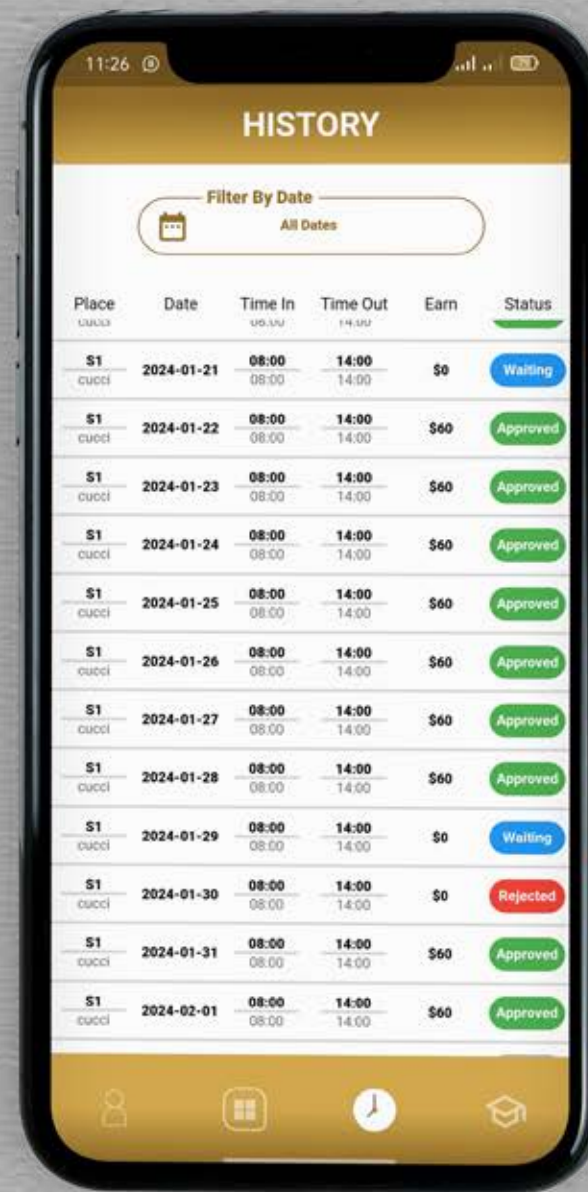

**Marwan Task**

**Gaber Task**

All task **Filter** ↓

Placeholder box

Placeholder box

Placeholder box

Placeholder box

Placeholder box

Task Name ✕

Date

# ODUN PROMOTION

Our latest development for **Odu** Promotions an advanced HR mobile app, expertly built using **Flutter**. This cutting-edge app is specifically designed to streamline attendance management and control work hours, making HR processes more efficient and effective.

**ODUN'S** app is a comprehensive solution tailored to simplify the management of employee attendance and work hours. With a focus on user-friendly design and robust functionality, the app aims to enhance accuracy and ease in tracking employee time and attendance.