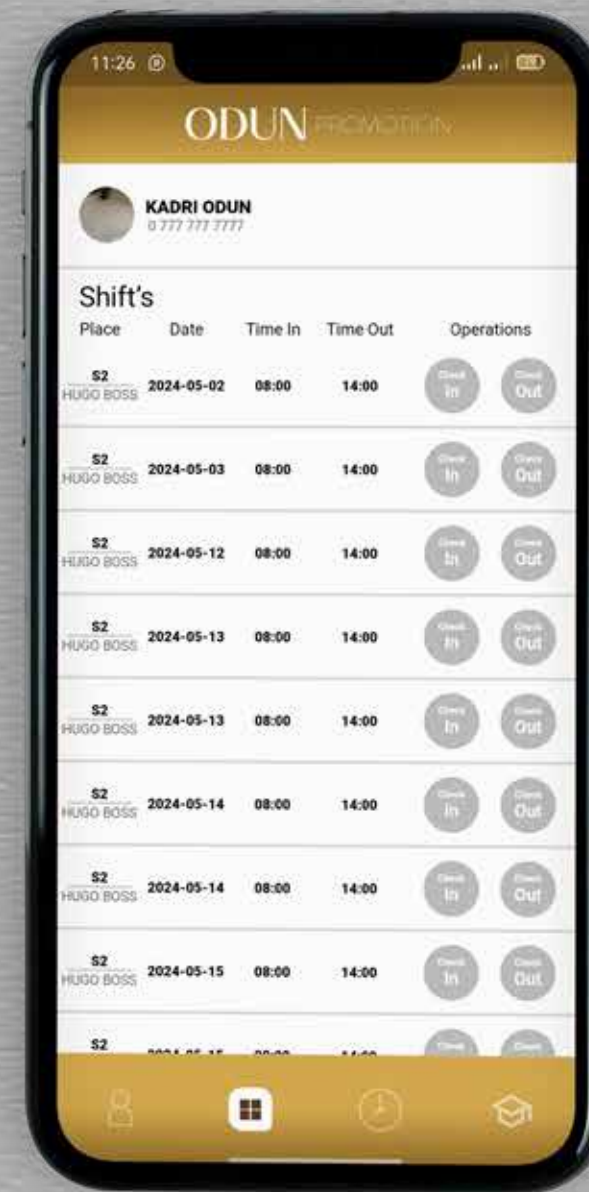

Key Features:

- Modern Design: Implemented a contemporary and intuitive UX/UI.
- High Performance: Utilized Flutter to ensure smooth and efficient performance across both iOS and Android platforms.
- User-Friendly Navigation: Designed with easy navigation to improve user experience.
- Interactive Elements: Included interactive features to boost user interaction and engagement.