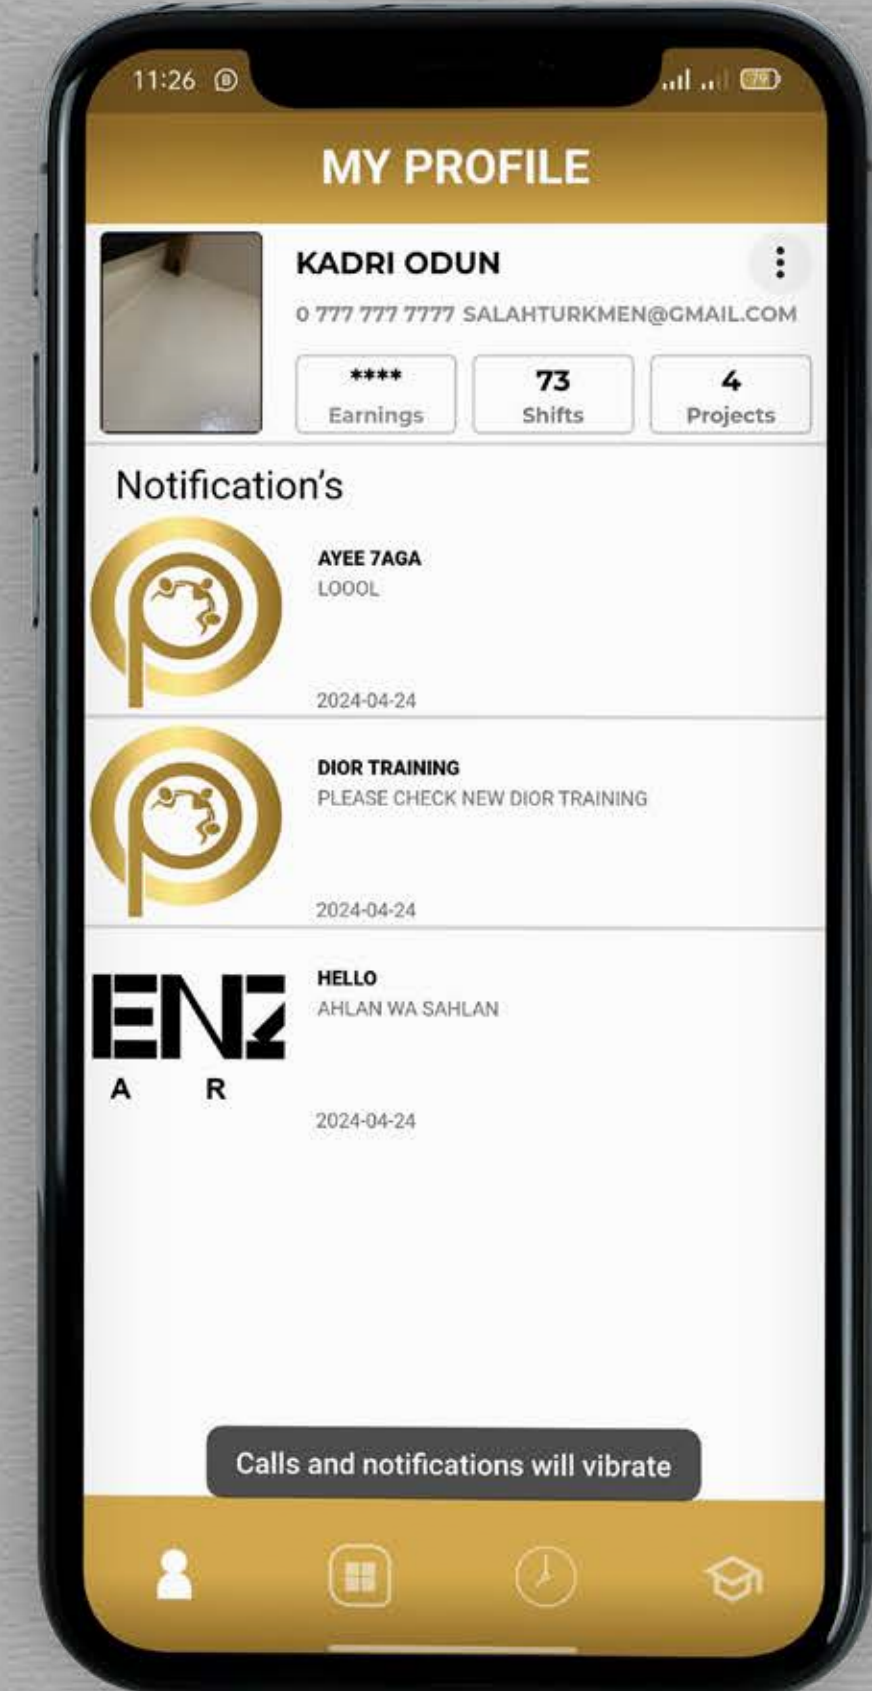

Key Features:

- Modern Design: Implemented a contemporary and intuitive UX/UI.
- High Performance: Utilized Flutter to ensure smooth and efficient performance across both iOS and Android platforms.
- User-Friendly Navigation: Designed with easy navigation to improve user experience.
- Interactive Elements: Included interactive features to boost user interaction and engagement.